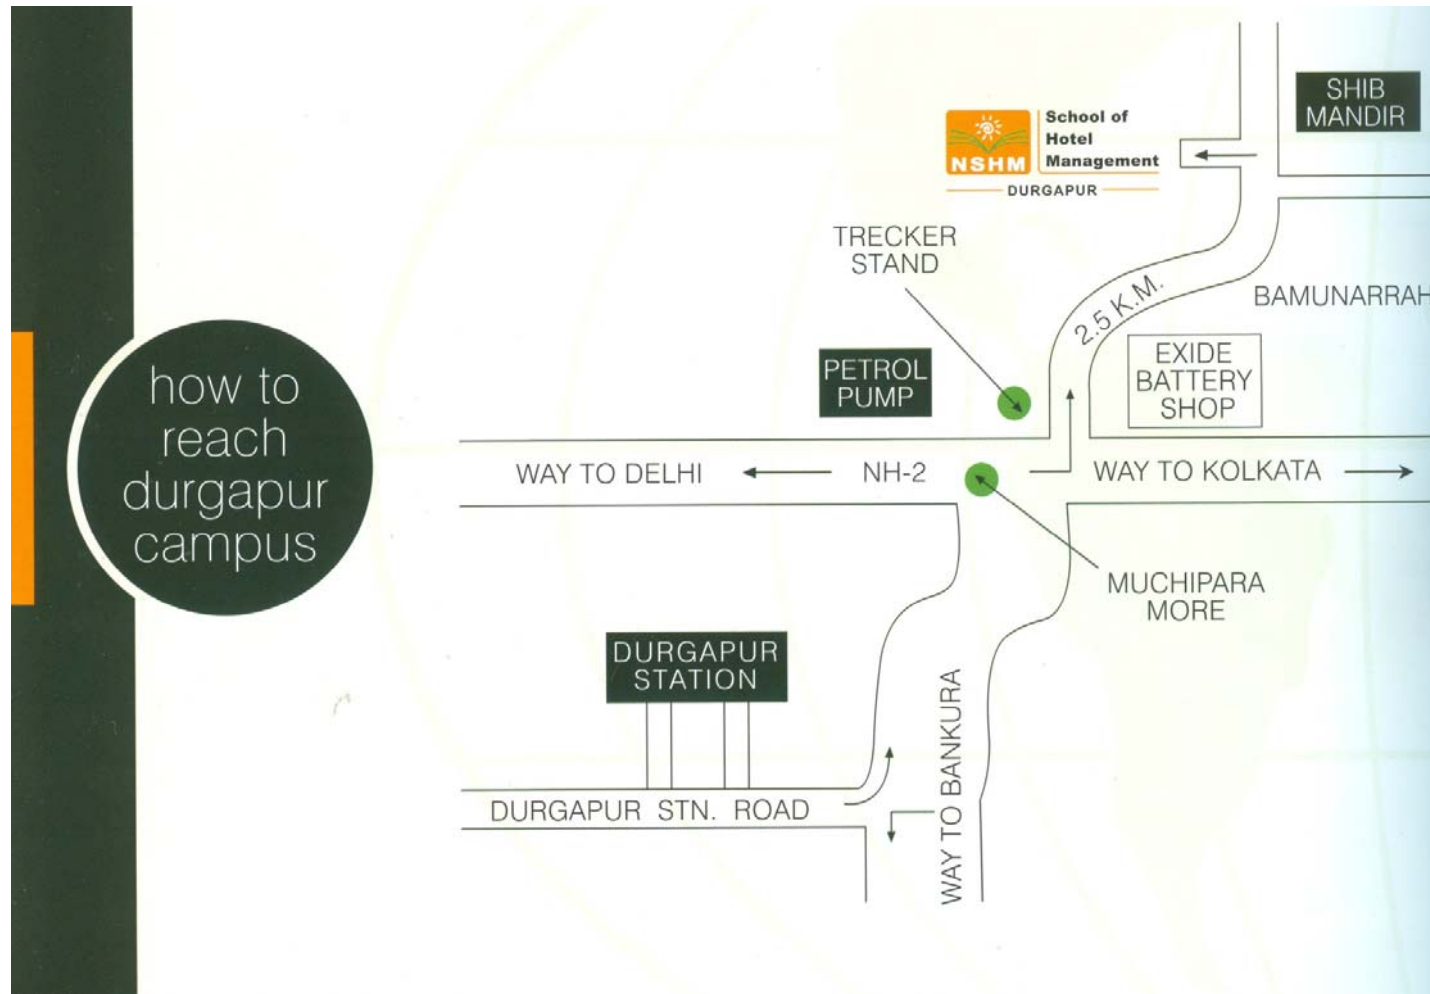

Durgapur, West Bengal

NSHM Academy

Arrah, Shibatala, Via Muchipara, Durgapur, West Bengal 713212

NSHM Knowledge Campus, Durgapur College is located off Muchipara-Shibpur Road near Arrah Shibatala Mandir. From Muchipara More way to Kolkata, take left turn near Exide Battery Shop, and go North (Muchipara-Shibpur Road) for about 2.5 km. The campus will be on your left hand side.

how to reach durgapur campus